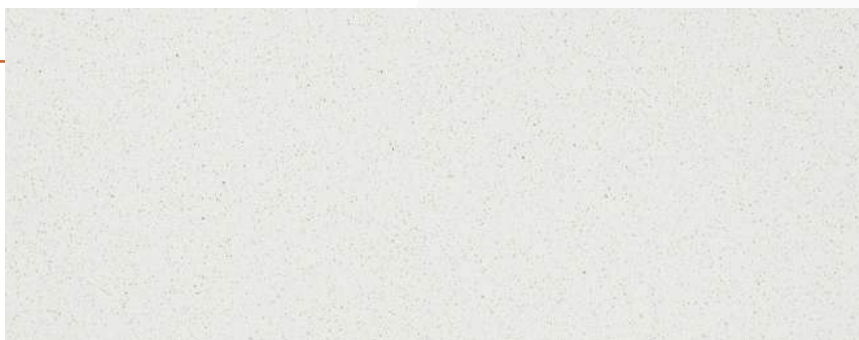

PRODUCT ID

Quartz
Beach White New

JETSTONE

1. RAW MATERIALS

Origin quartz > Belgium & Turkey

2. FACTORY

Slabs produced in > Belgium
Recycled raw materials > N/A
Type of resin > Bio resin

3. CUSTOMIZATION